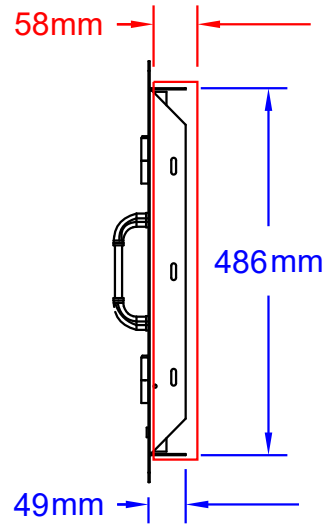

ITEMS: #98552  
LEFT SWING VERTICAL ACCESS DOOR

Top View

Isometric View

Front View

Side View

SPEC SHEET NOTES:

1. CUTOUT DIMENSION: 400L X 58D X 495H
2. SCALE: 1 : 10 ( Printer page scaling none, do not use fit to printable area option )
3. REVISION: 08/2019