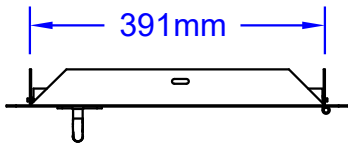

ITEMS: #98552  
LEFT SWING VERTICAL ACCESS DOOR

Top View

Isometric View

Front View

Side View

SPEC SHEET NOTES:

1. CUTOUT DIMENSION: 400L X 58D X 495H
2. SCALE: 1 : 10 ( Printer page scaling none, do not use fit to printable area option )
3. REVISION: 08/2019