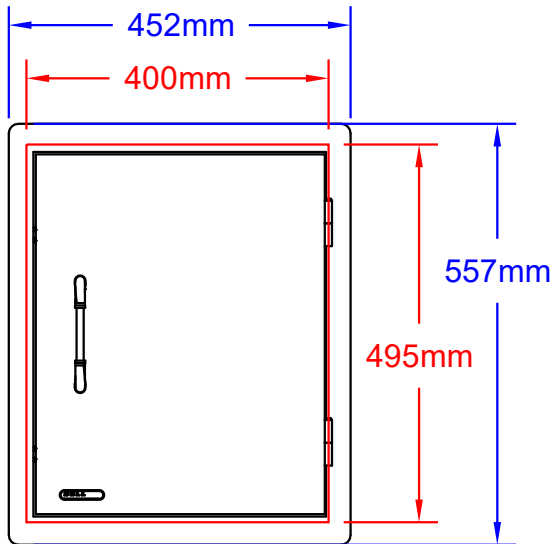

ITEMS: #98552  
LEFT SWING VERTICAL ACCESS DOOR

Top View

Isometric View

Front View

Side View

SPEC SHEET NOTES:

1. CUTOUT DIMENSION: 400L X 58D X 495H
2. SCALE: 1 : 10 ( Printer page scaling none, do not use fit to printable area option )
3. REVISION: 08/2019