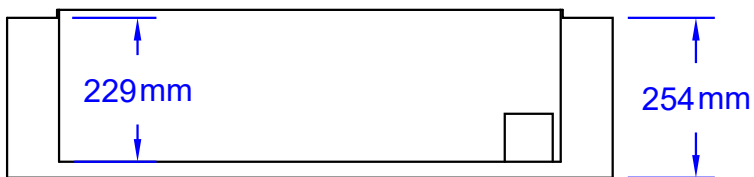

ITEMS: #47017
INSULATED GRILL
JACKET

Top View

Isometric View

Front View

Side View

SPEC SHEET NOTES:

1. SCALE: 1 : 12 (Printer page scaling none, do not use fit to printable area option)
2. REVISION: 07/2018