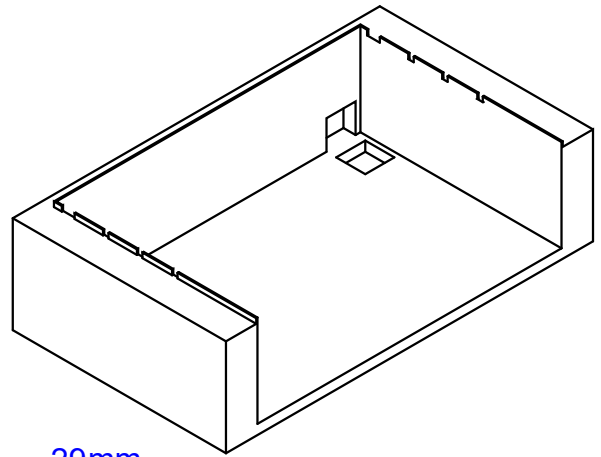

ITEMS: #47017
INSULATED GRILL
JACKET

Top View

Isometric View

Front View

Side View

SPEC SHEET NOTES:

1. SCALE: 1 : 12 (Printer page scaling none, do not use fit to printable area option)
2. REVISION: 07/2018