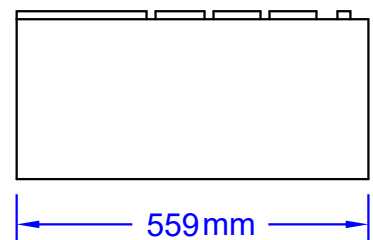

ITEMS: #47017
INSULATED GRILL
JACKET

Top View

Isometric View

Front View

Side View

SPEC SHEET NOTES:

1. SCALE: 1 : 12 (Printer page scaling none, do not use fit to printable area option)
2. REVISION: 07/2018