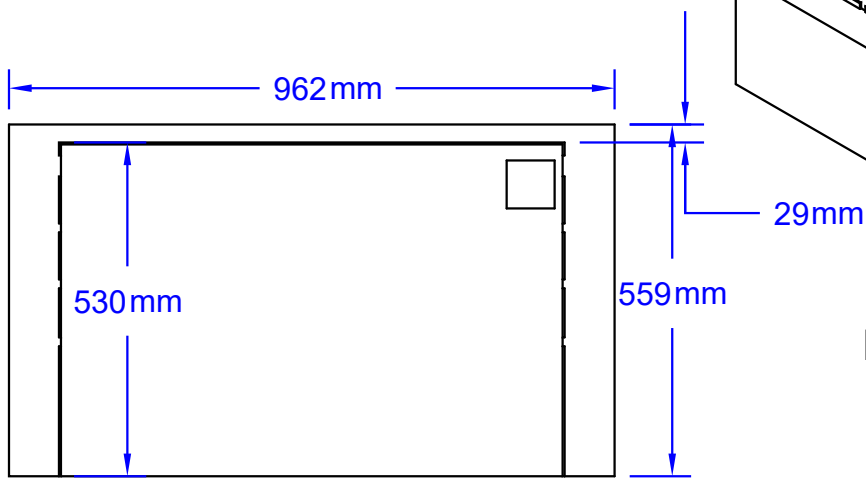

ITEMS: #47017
INSULATED GRILL
JACKET

Top View

Isometric View

Front View

Side View

SPEC SHEET NOTES:

1. SCALE: 1 : 12 (Printer page scaling none, do not use fit to printable area option)
2. REVISION: 07/2018