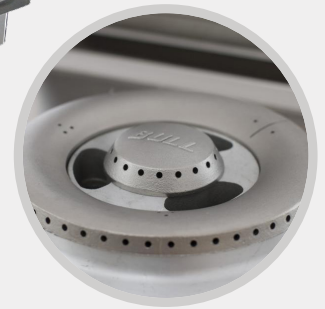

## SIDE BURNERS

<b>Drop-in Single Side Burner</b>		#60008CE	LPG
		#60009CE	NG
304 Solid Cast Stainless Steel Burner.			
304 Solid Stainless Steel Grate. <b>GAS CONNECTIONS NOT INCLUDED.</b>			
Piezo Ignition / Drop-In Design.			
<b>Specifications</b>			
CE Certified	4.40 kWh		
<b>Dimensions</b>		<b>Cut out Dimensions</b>	
L 31.8 cm	D 54.7 cm	H 14.5 cm	L 28.8 cm   D 44.5 cm   H 8.5 cm
CTN Length	0.58 Mts	CTN Height	0.20 Mts
CTN Width	0.34 Mts	CTN Weight	8.6 Kg   1 Pcs

<b>Slide - In Double Side Burner</b>		#30008CE	LPG
		#30009CE	NG
304 Stainless Steel Construction & Removable Cover.			
Solid Cast S/Steel Burners/Slide in. <b>GAS CONNECTIONS NOT INCLUDED.</b>			
Solid Stainless Steel Grates & Piezo Igniter System.			
<b>Specifications</b>			
CE Certified	7 kWh	13.15Kg	Slide in Design
<b>Dimensions</b>		<b>Cut out Dimensions</b>	
L 33.5 cm	D 62.3 cm	H 24.4 cm	L 30.5 cm   D 52.8 cm   H 2.4 cm
CTN Length	0.69 Mts	CTN Height	0.29 Mts
CTN Width	0.37 Mts	CTN Weight	15 Kg   1 Pcs