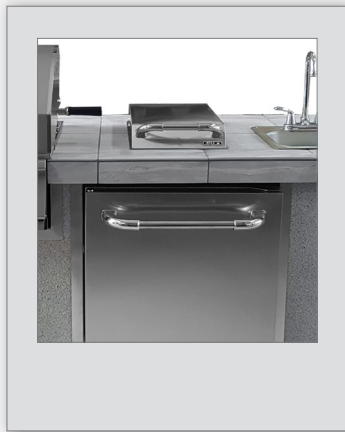

## SIDE BURNERS

<b>Drop-in Single Side Burner</b>		#60008CE	LPG
		#60009CE	NG
304 Solid Cast Stainless Steel Burner.			
304 Solid Stainless Steel Grate. <b>GAS CONNECTIONS NOT INCLUDED.</b>			
Piezo Ignition / Drop-In Design.			
<b>Specifications</b>			
CE Certified	4.40 kWh		
<b>Dimensions</b>		<b>Cut out Dimensions</b>	
L 31.8 cm	D 54.7 cm	H 14.5 cm	L 28.8 cm   D 44.5 cm   H 8.5 cm
CTN Length	0.58 Mts	CTN Height	0.20 Mts
CTN Width	0.34 Mts	CTN Weight	8.6 Kg   1 Pcs

<b>Slide - In Double Side Burner</b>		#30008CE	LPG
		#30009CE	NG
304 Stainless Steel Construction & Removable Cover.			
Solid Cast S/Steel Burners/Slide in. <b>GAS CONNECTIONS NOT INCLUDED.</b>			
Solid Stainless Steel Grates & Piezo Igniter System.			
<b>Specifications</b>			
CE Certified	7 kWh	13.15Kg	Slide in Design
<b>Dimensions</b>		<b>Cut out Dimensions</b>	
L 33.5 cm	D 62.3 cm	H 24.4 cm	L 30.5 cm   D 52.8 cm   H 2.4 cm
CTN Length	0.69 Mts	CTN Height	0.29 Mts
CTN Width	0.37 Mts	CTN Weight	15 Kg   1 Pcs